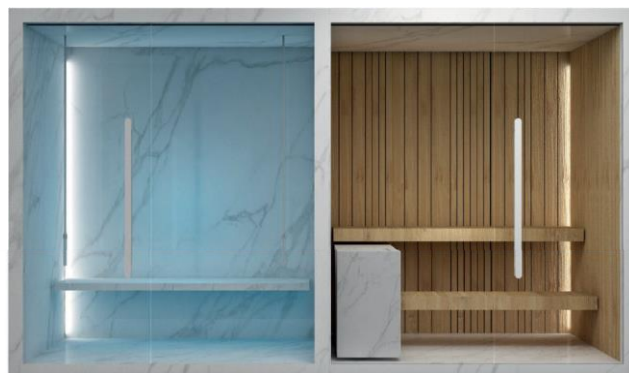

THINK IT EASY

USEFUL FOR EVERYONE

USEFUL EVERYWHERE

RELAX CODE