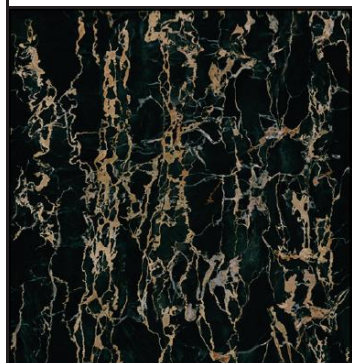

PORTORO

SAUNA	166,4 x 166,4	166,4 x 200,0	166,4 x 250,0	166,4 x 300,0	166,4 x 326,4
Freestanding	€ 28.550	€ 33.300	€ 40.000	€ 43.300	€ 43.700
Recessed	€ 20.800	€ 24.400	€ 26.800	€ 29.650	€ 30.650

STEAM BATH	166,4 x 166,4	166,4 x 200,0	166,4 x 250,0	166,4 x 300,0	166,4 x 326,4
Freestanding	€ 35.050	€ 38.400	€ 44.750	€ 48.150	€ 51.300
Recessed	€ 23.550	€ 28.550	€ 31.500	€ 33.400	€ 36.300

DOUBLE	166,4 x 323,8	166,4 x 391,0	166,4 x 491,0	166,4 x 591,0	166,4 x 643,8
Freestanding	€ 60.600	€ 68.300	€ 80.800	€ 87.150	€ 90.550
Recessed	€ 43.600	€ 52.000	€ 57.250	€ 61.900	€ 65.750