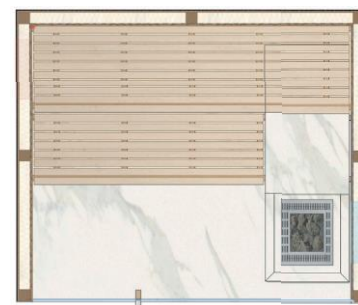

THINK IT EASY

USEFUL FOR EVERYONE

USEFUL EVERYWHERE

RELAX CODE