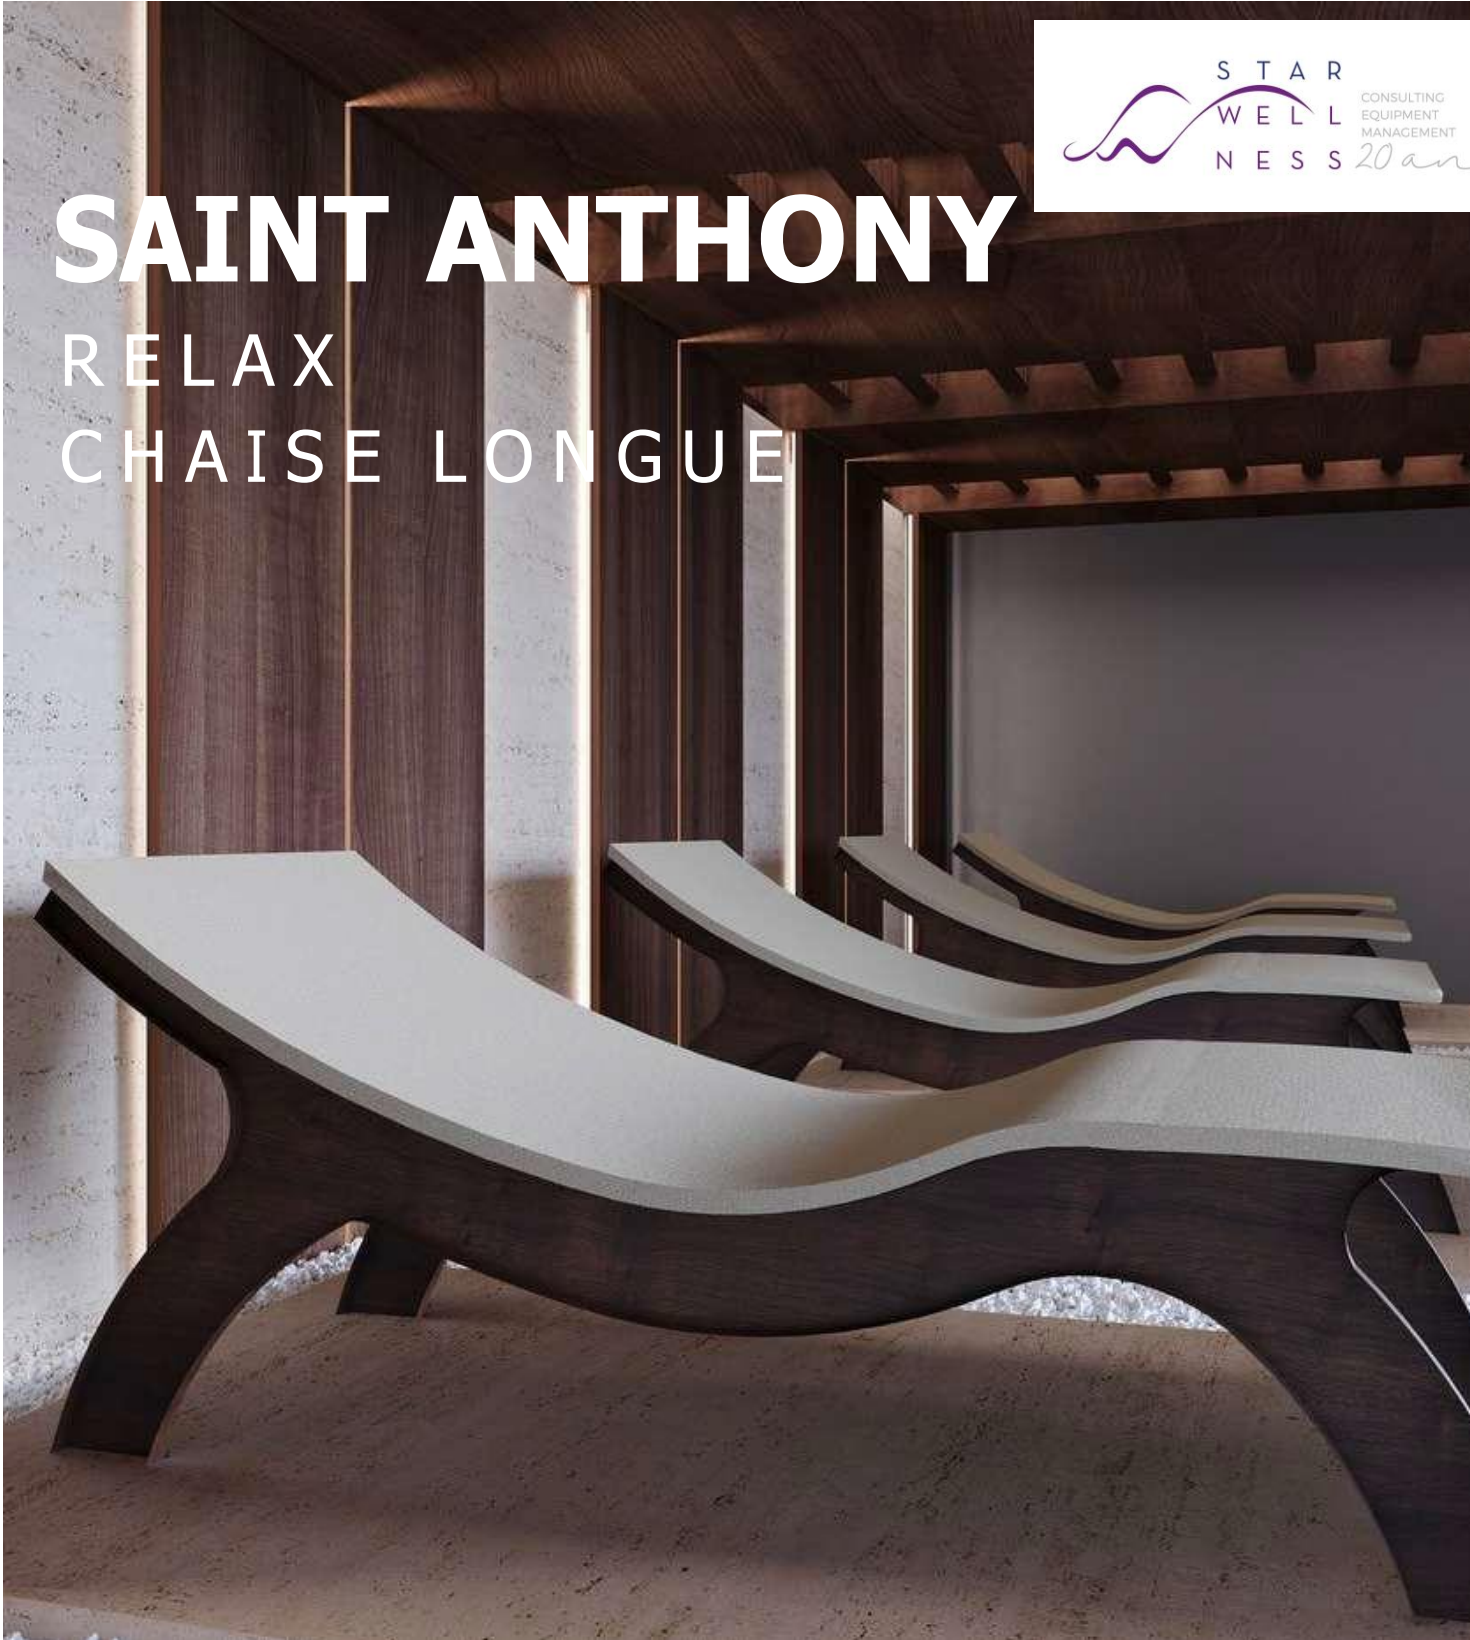

SAINT ANTHONY

RELAX

CHAISE LONGUE

SAINT ANTHONY

RELAX CHAISE LONGUE FOR
WET AREAS AND OUTDOORS

Relax lounger in American Oak wood in two finishing colors, anti-stain and anti-UV coating. 5 cm thick washable ergonomic mattress.

TECHNICAL DETAILS:
L. 200 cm x W. 80 cm
Mattress thickness: 5 cm

PRICE

€ 2.000,00

SAINT ANTHONY

RELAX CHAISE LONGUE

Also suitable for installations in wet areas and outdoors.

FEATURES INCLUDED:

Comfortable and elegant chaise longue in American Oak, available in two finishing colors, stain-resistant and anti-UV coating.

Removable ergonomic mattress 5 cm thick.

Structure in fine wood American Oak;

Finish in natural or wengé color;

Removable ergonomic mattress - thickness 5 cm.

- ✓
- ✓
- ✓

OPTIONAL AVAILABLE:

Head / foot cushion.